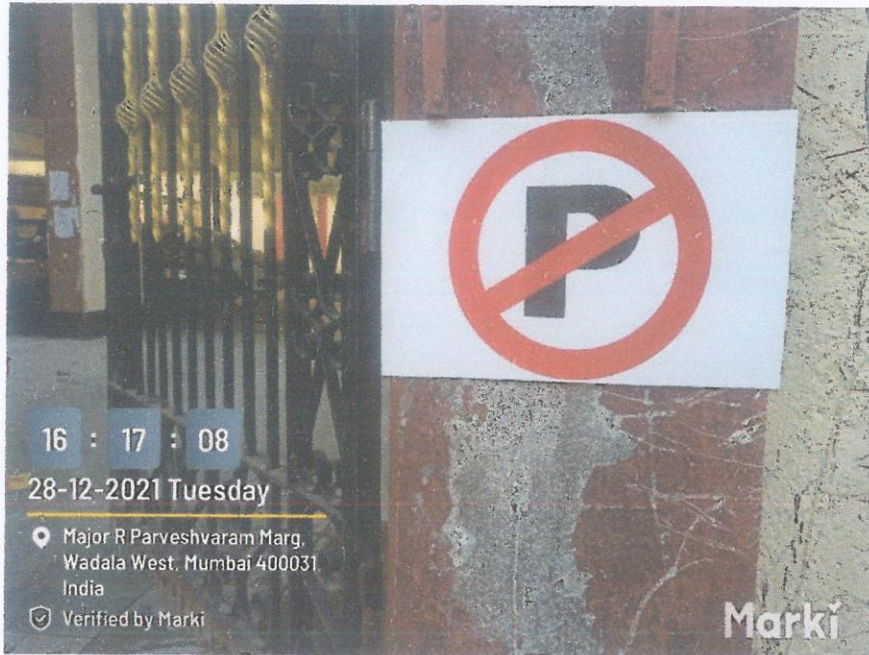

S.I.W.S.
N.R. SWAMY COLLEGE OF COMMERCE & ECONOMICS
AND
SMT. THIRUMALAI COLLEGE OF SCIENCE
WADALA MUMBAI-400031

Index for Criteria 7.1.5

7.1.5	The institutional initiatives for greening the campus are as follows:	Page No.
	Geotagged Photos	
1.	Sign boards for restriction of a automobiles	2-3
2.	Pedestrian friendly pathways	4-5
3.	Signboards for Ban on use of plastics	6-9
4.	Landscaping with trees, plants	
	Geotagged photos of trees and plants	10-13

IQAC CONVENOR
S.I.W.S. N.R. Swamy College of
Commerce & Economics and
Smt. Thirumalai College of Science,
Wadala, Mumbai - 400 031

PRINCIPAL
S.I.W.S. N.R. Swamy College of
Commerce & Economics and
Smt. Thirumalai College of Science,
Wadala, Mumbai - 400 031

SIGN BOARDS TO RESTRICT AUTOMOBILES

[Handwritten Signature]

PRINCIPAL
S.I.W.S.N.R. Swamy College of
Commerce & Economics And
Smt. Thirumalai College of Science
Wadala, Mumbai - 400 031.