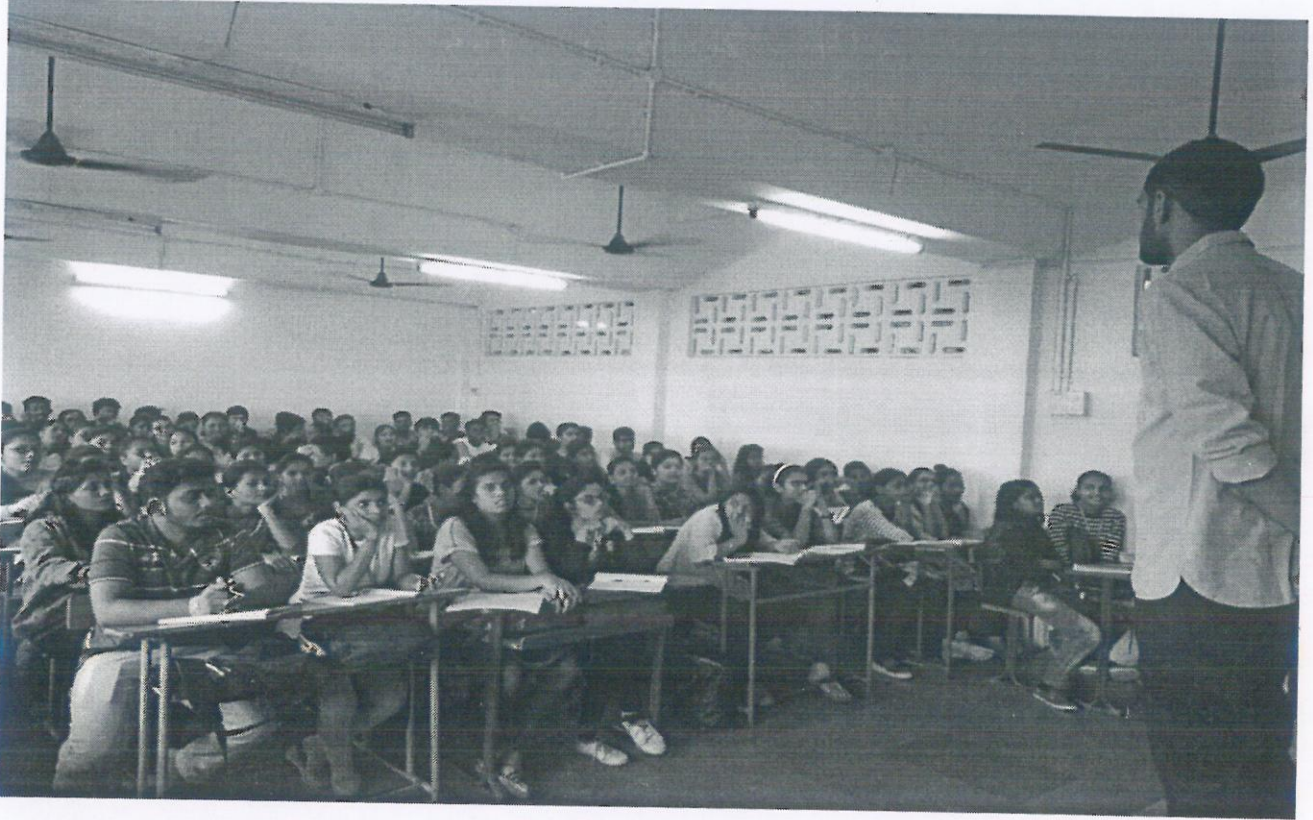

S.I.W.S.
N.R. SWAMY COLLEGE OF COMMERCE & ECONOMICS
AND
SMT. THIRUMALAI COLLEGE OF SCIENCE

Plot No. 337, Sewri - Wadala Estate,
Major R. Parameshwaran Marg, Wadala, Mumbai - 400 031

Faculties of RAJ Computer Academy conducting class-wise session's for the students of the Self-Financing courses