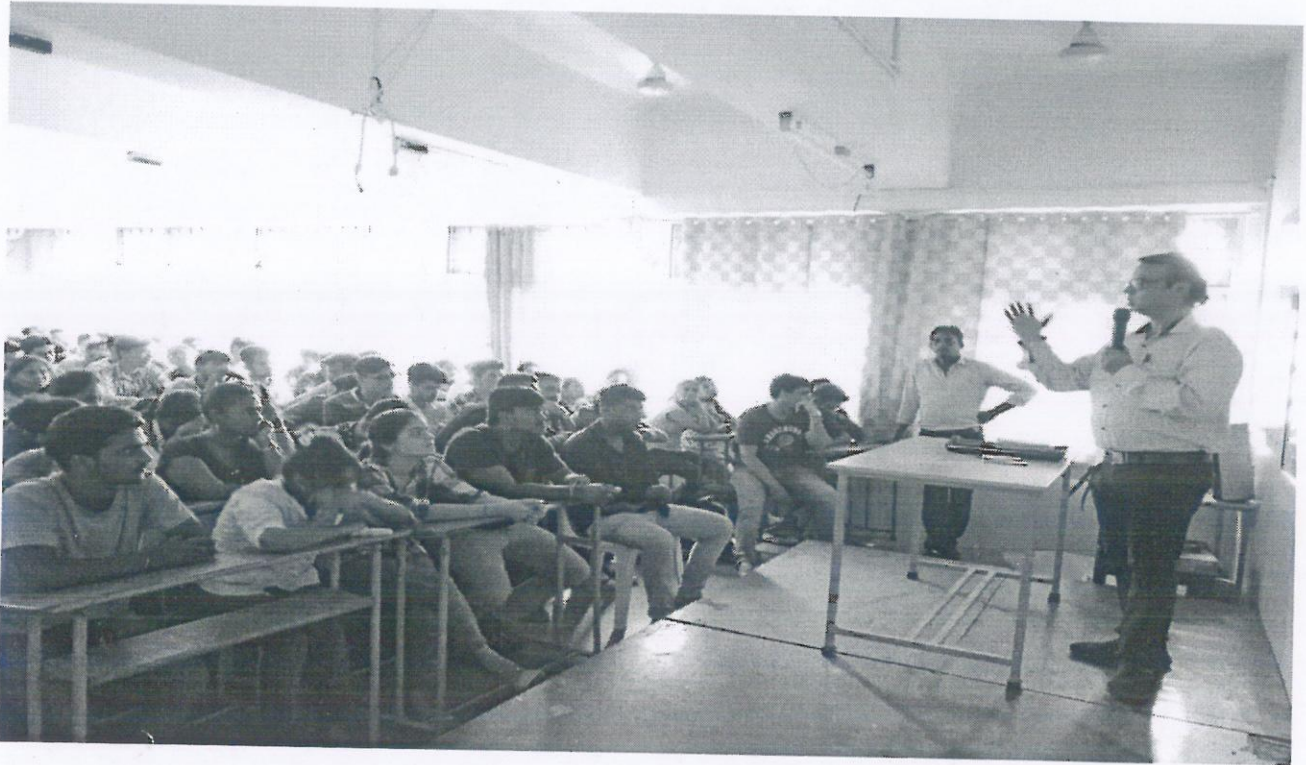

S.I.W.S.

**N.R. SWAMY COLLEGE OF COMMERCE & ECONOMICS
AND
SMT. THIRUMALAI COLLEGE OF SCIENCE**

Plot No. 337, Sewri - Wadala Estate,
Major R. Parameshwaran Marg, Wadala, Mumbai - 400 031

88	Suchitra Borkar	T.Y.B.A.F.
89	Suraj Baug	T.Y.B.A.F.

Faculty of Speakwell Academy addressing the participants