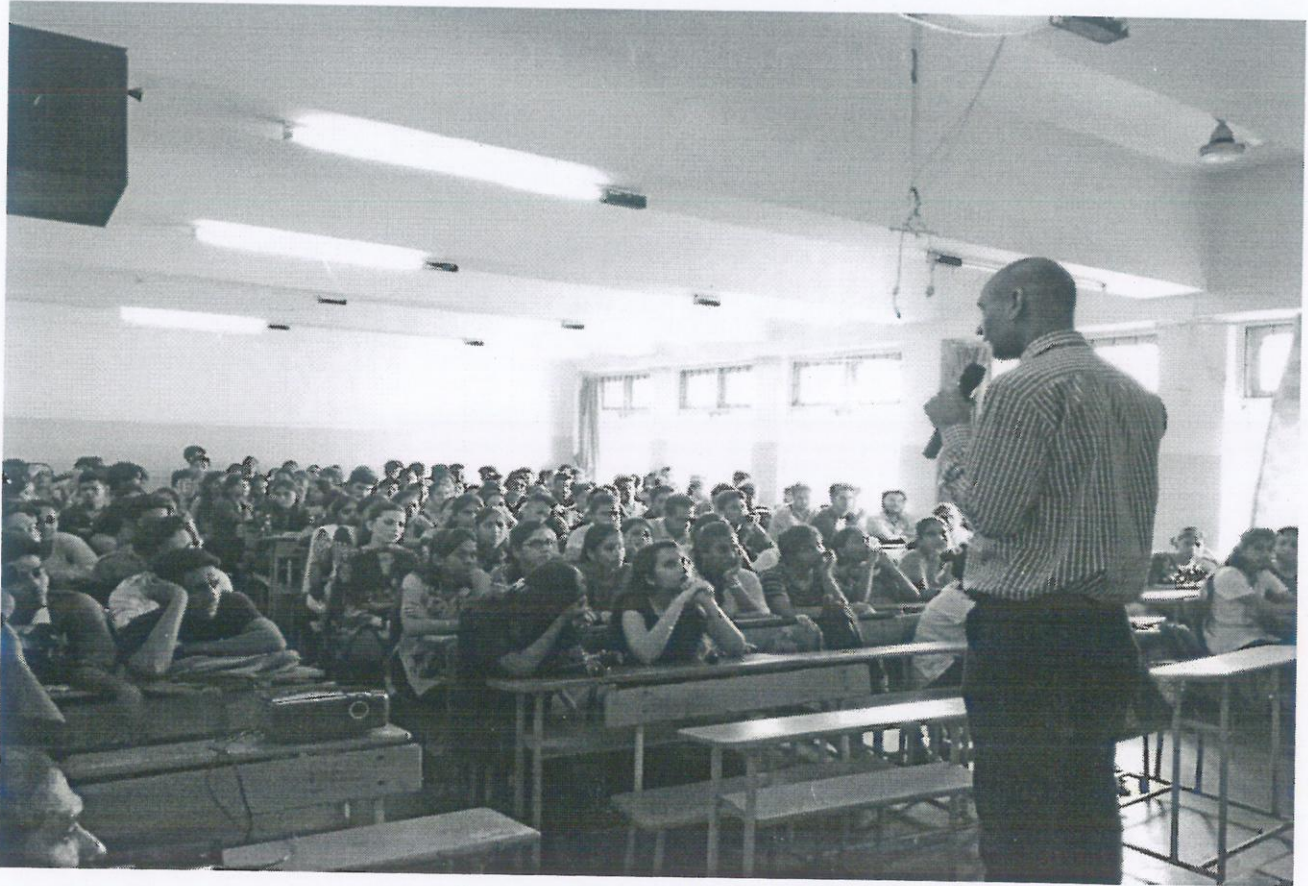

S.I.W.S.
N.R. SWAMY COLLEGE OF COMMERCE & ECONOMICS
AND
SMT. THIRUMALAI COLLEGE OF SCIENCE

Plot No. 337, Sewri - Wadala Estate,
Major R. Parameshwaran Marg, Wadala, Mumbai - 400 031

Faculty of T.I.M.E. Institute addressing the students