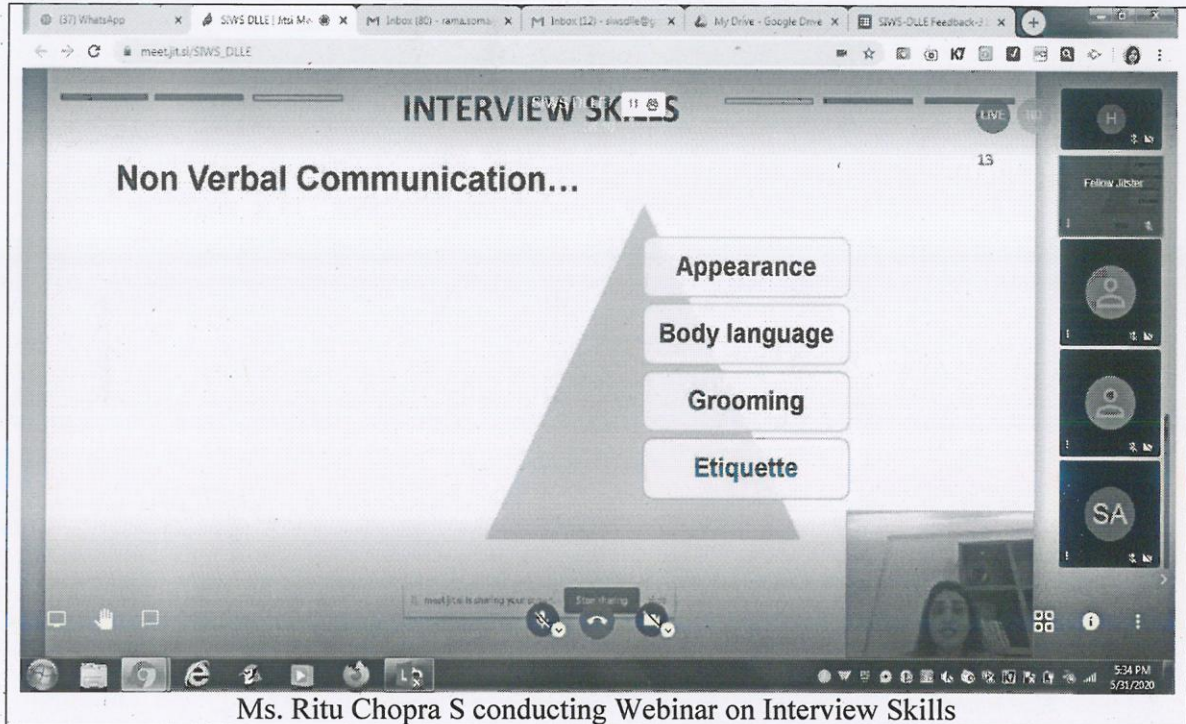

S.I.W.S.

N.R. SWAMY COLLEGE OF COMMERCE &
ECONOMICS &

Smt. THIRUMALAI COLLEGE OF SCIENCE

PLOT NO. 337, SEWREE, WADALA ESTATE, MAJOR R. PARAMESHWARAN MARG,
WADALA, MUMBAI - 400 031.

Ms. Ritu Chopra S conducting Webinar on Interview Skills